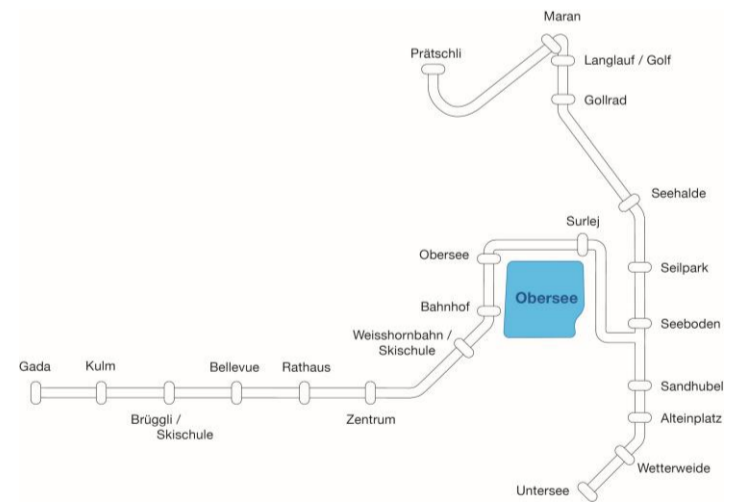

Table with columns for hours (9:30 to 15:54) and rows for stations (Gada, Kullm, Bruggli/Skischool, etc.).

Table with columns for hours (9:59 to 15:59) and rows for stations (Prättschli, Maran, Langlauf/Golf, etc.).