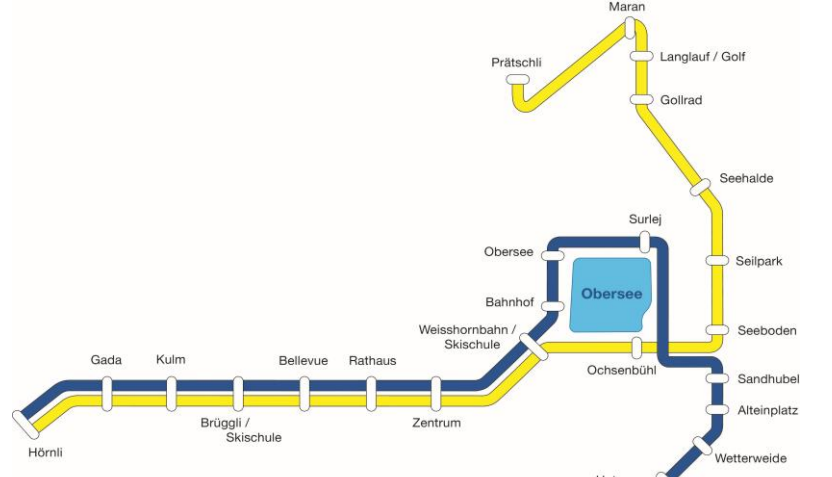

Wintersaison 2021/2022 18. Dezember 2021 - 20. März 2022

18. Dezember 2021 - 20. März 2022

Fahrtrichtung

Weisshornbahn / Untersee / **Prätschli**

Fahrtrichtung

Hörnli

Table with 5 columns (7.00 Uhr to 11.00 Uhr) and 20 rows of stations. It lists arrival and departure times for the Weisshornbahn / Untersee / Prätschli route during winter season.

Table with 5 columns (7.00 Uhr to 11.00 Uhr) and 20 rows of stations. It lists arrival and departure times for the Hörnli route during winter season.

Table with 5 columns (12.00 Uhr to 16.00 Uhr) and 20 rows of stations. It lists arrival and departure times for the Weisshornbahn / Untersee / Prätschli route during winter season.

Table with 5 columns (12.00 Uhr to 16.00 Uhr) and 20 rows of stations. It lists arrival and departure times for the Hörnli route during winter season.

Table with 2 columns (17.00 Uhr and 18.00/19.00 Uhr) and 20 rows of stations. It lists arrival and departure times for the Weisshornbahn / Untersee / Prätschli route during winter season.

Table with 2 columns (17.00 Uhr and 18.00/19.00 Uhr) and 20 rows of stations. It lists arrival and departure times for the Hörnli route during winter season.